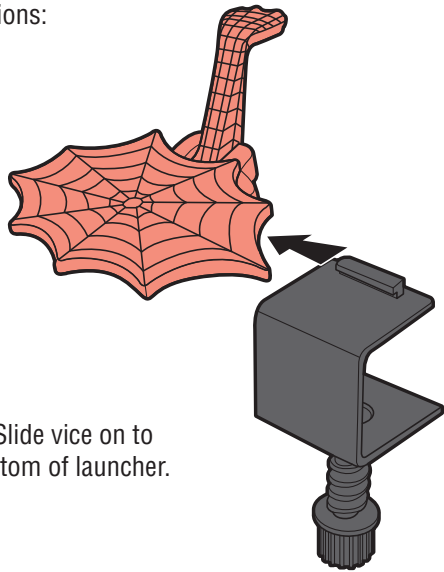

SPIDER-MAN ORIGINS

AGES 4+
79799/79035 Asst.

SPIDER-MAN®

With leaping attack!

Play Instructions:

1. Slide vice on to bottom of launcher.

2. Slide vice over edge of table and tighten screw to secure.

3. Set launcher. Place Spider-Man on launcher platform.

4. Press lever to send Spider-Man into a leaping attack!

P/N: 6623750000

Not suitable for children under 3 years because of small parts — choking hazard.

Product and colors may vary.
Spider-Man and all related characters: TM & © 2006 Marvel Characters, Inc.
Spider-Man movie elements: © 2002-2006 Columbia Pictures Industries, Inc.
All rights reserved. Licensed by Spider-Man Merchandising L.P.
www.marvel.com
®* and/or TM* & © 2006 Hasbro. All Rights Reserved.
TM & © denote U.S. Trademarks.