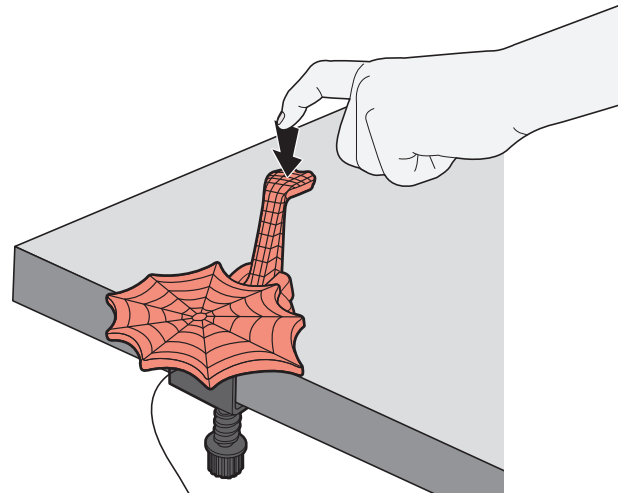

SPIDER-MAN ORIGINS

AGES 4+
79799/79035 Asst.

SPIDER-MAN®

With leaping attack!

Play Instructions:

1. Slide vice on to bottom of launcher.

2. Slide vice over edge of table and tighten screw to secure.

3. Set launcher. Place Spider-Man on launcher platform.

4. Press lever to send Spider-Man into a leaping attack!

P/N: 6623750000

Not suitable for children under 3 years because of small parts — choking hazard.

Product and colors may vary.
Spider-Man and all related characters: TM & © 2006 Marvel Characters, Inc.
Spider-Man movie elements: © 2002-2006 Columbia Pictures Industries, Inc.
All rights reserved. Licensed by Spider-Man Merchandising L.P.
www.marvel.com
®* and/or TM* & © 2006 Hasbro. All Rights Reserved.
TM & © denote U.S. Trademarks.