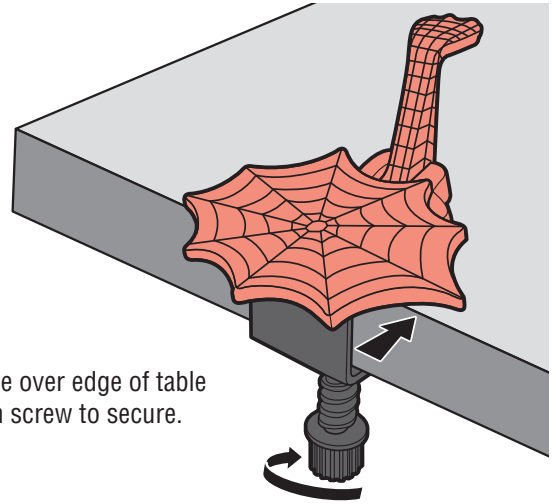

SPIDER-MAN ORIGINS

AGES 4+
79799/79035 Asst.

SPIDER-MAN®

With leaping attack!

Play Instructions:

1. Slide vice on to bottom of launcher.

2. Slide vice over edge of table and tighten screw to secure.

3. Set launcher. Place Spider-Man on launcher platform.

4. Press lever to send Spider-Man into a leaping attack!

P/N: 6623750000

Not suitable for children under 3 years because of small parts — choking hazard.

Product and colors may vary.
Spider-Man and all related characters: TM & © 2006 Marvel Characters, Inc.
Spider-Man movie elements: © 2002-2006 Columbia Pictures Industries, Inc.
All rights reserved. Licensed by Spider-Man Merchandising L.P.
www.marvel.com
®* and/or TM* & © 2006 Hasbro. All Rights Reserved.
TM & © denote U.S. Trademarks.